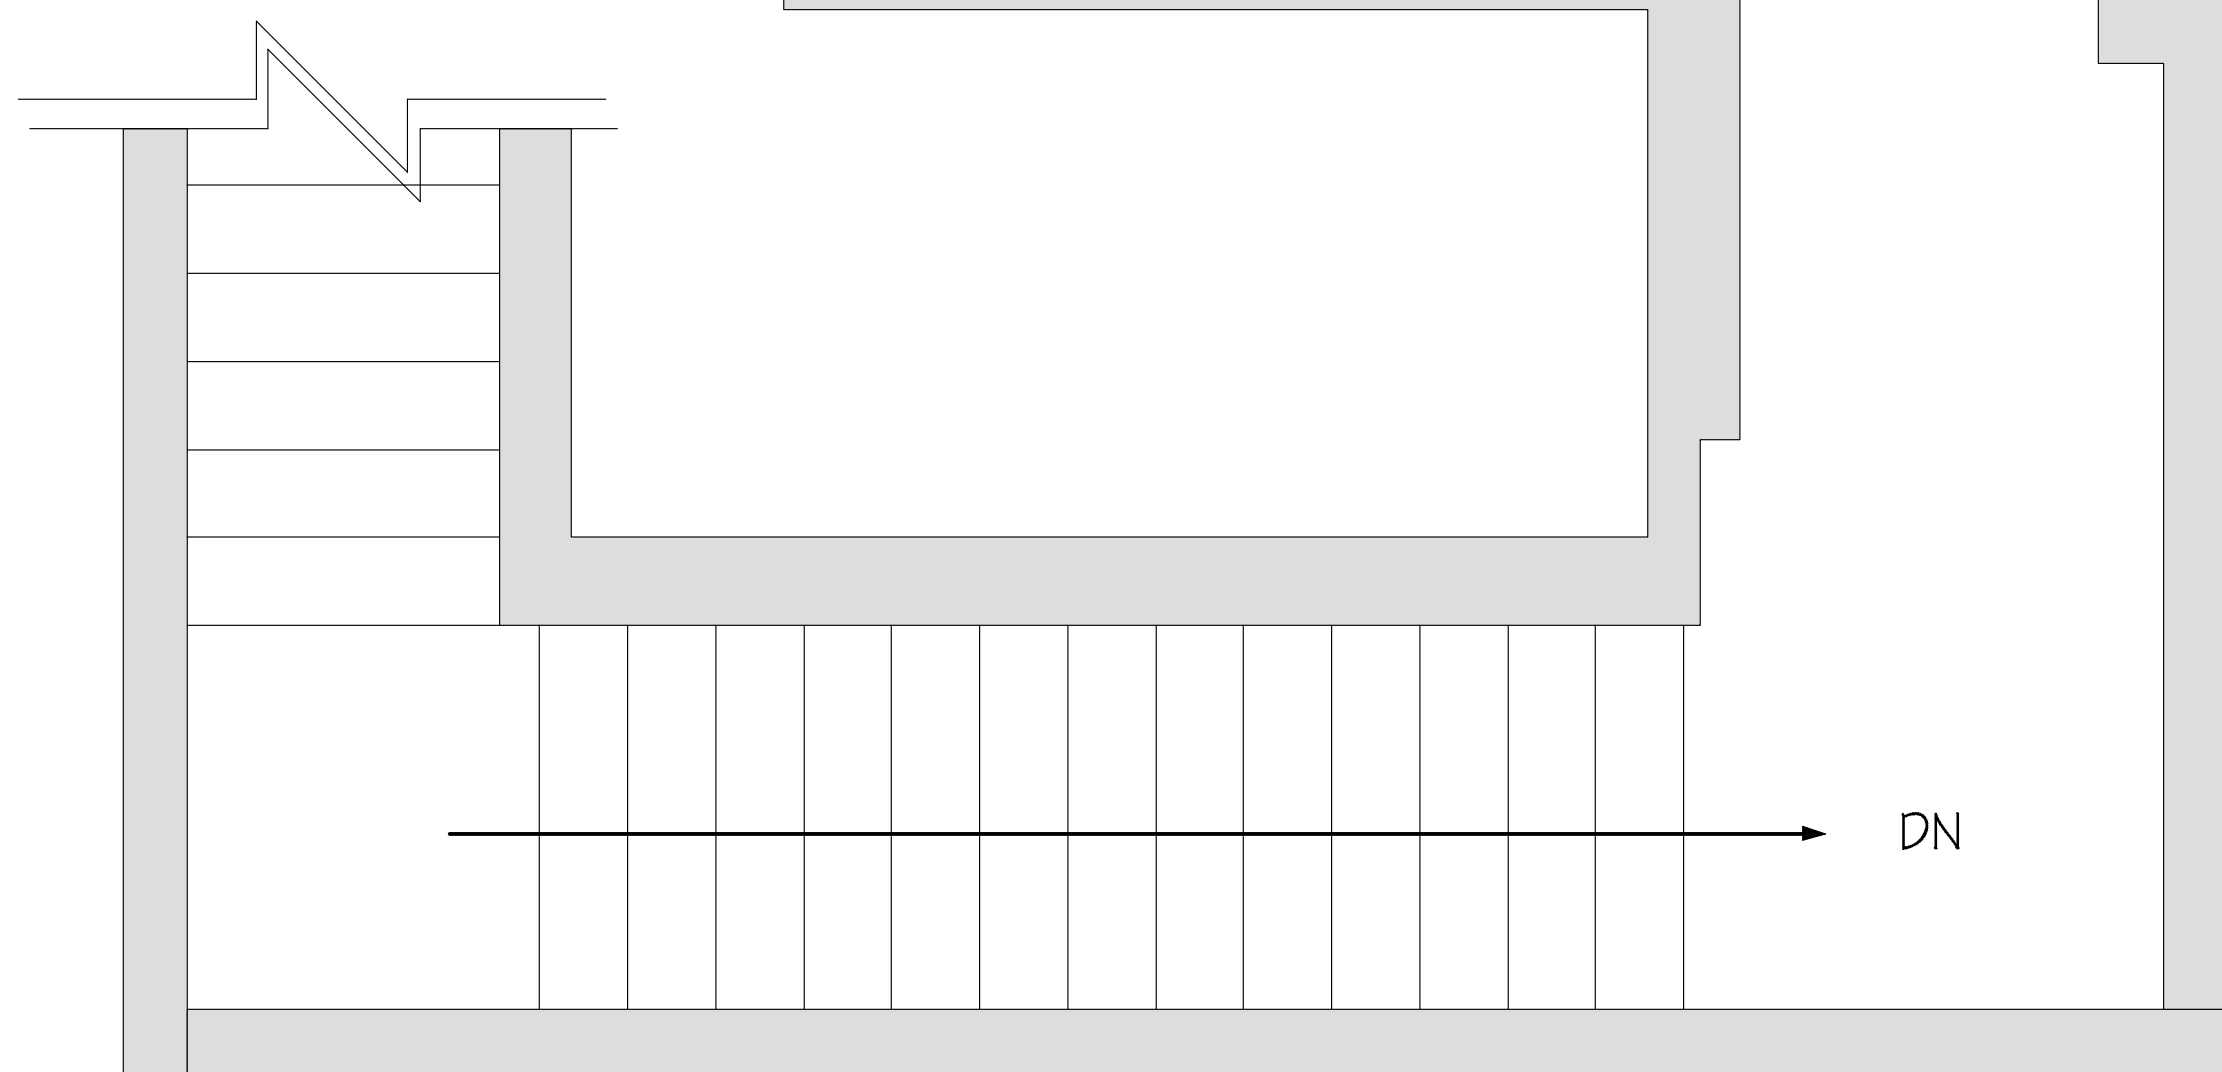

EMERGENCY EXIT

39'-8 3/4"

FIRE LANE

FIRE LANE

FIRE LANE

Theater

-  Stage Telephone
-  House Lights
-  120V-20A SINGLE PHASE
-  Portable AC On/Off Power
-  Stage Bell & Red Light
-  Security Camera
-  FIRE ALARM CONTROL PANEL
-  FIRE EXTINGUISHER

120V-20A SINGLE PHASE

120V-20A SINGLE PHASE

120V-20A SINGLE PHASE

120V-20A SINGLE PHASE

AC On/Off

House Lights

FIRE EXTINGUISHER

to Offices