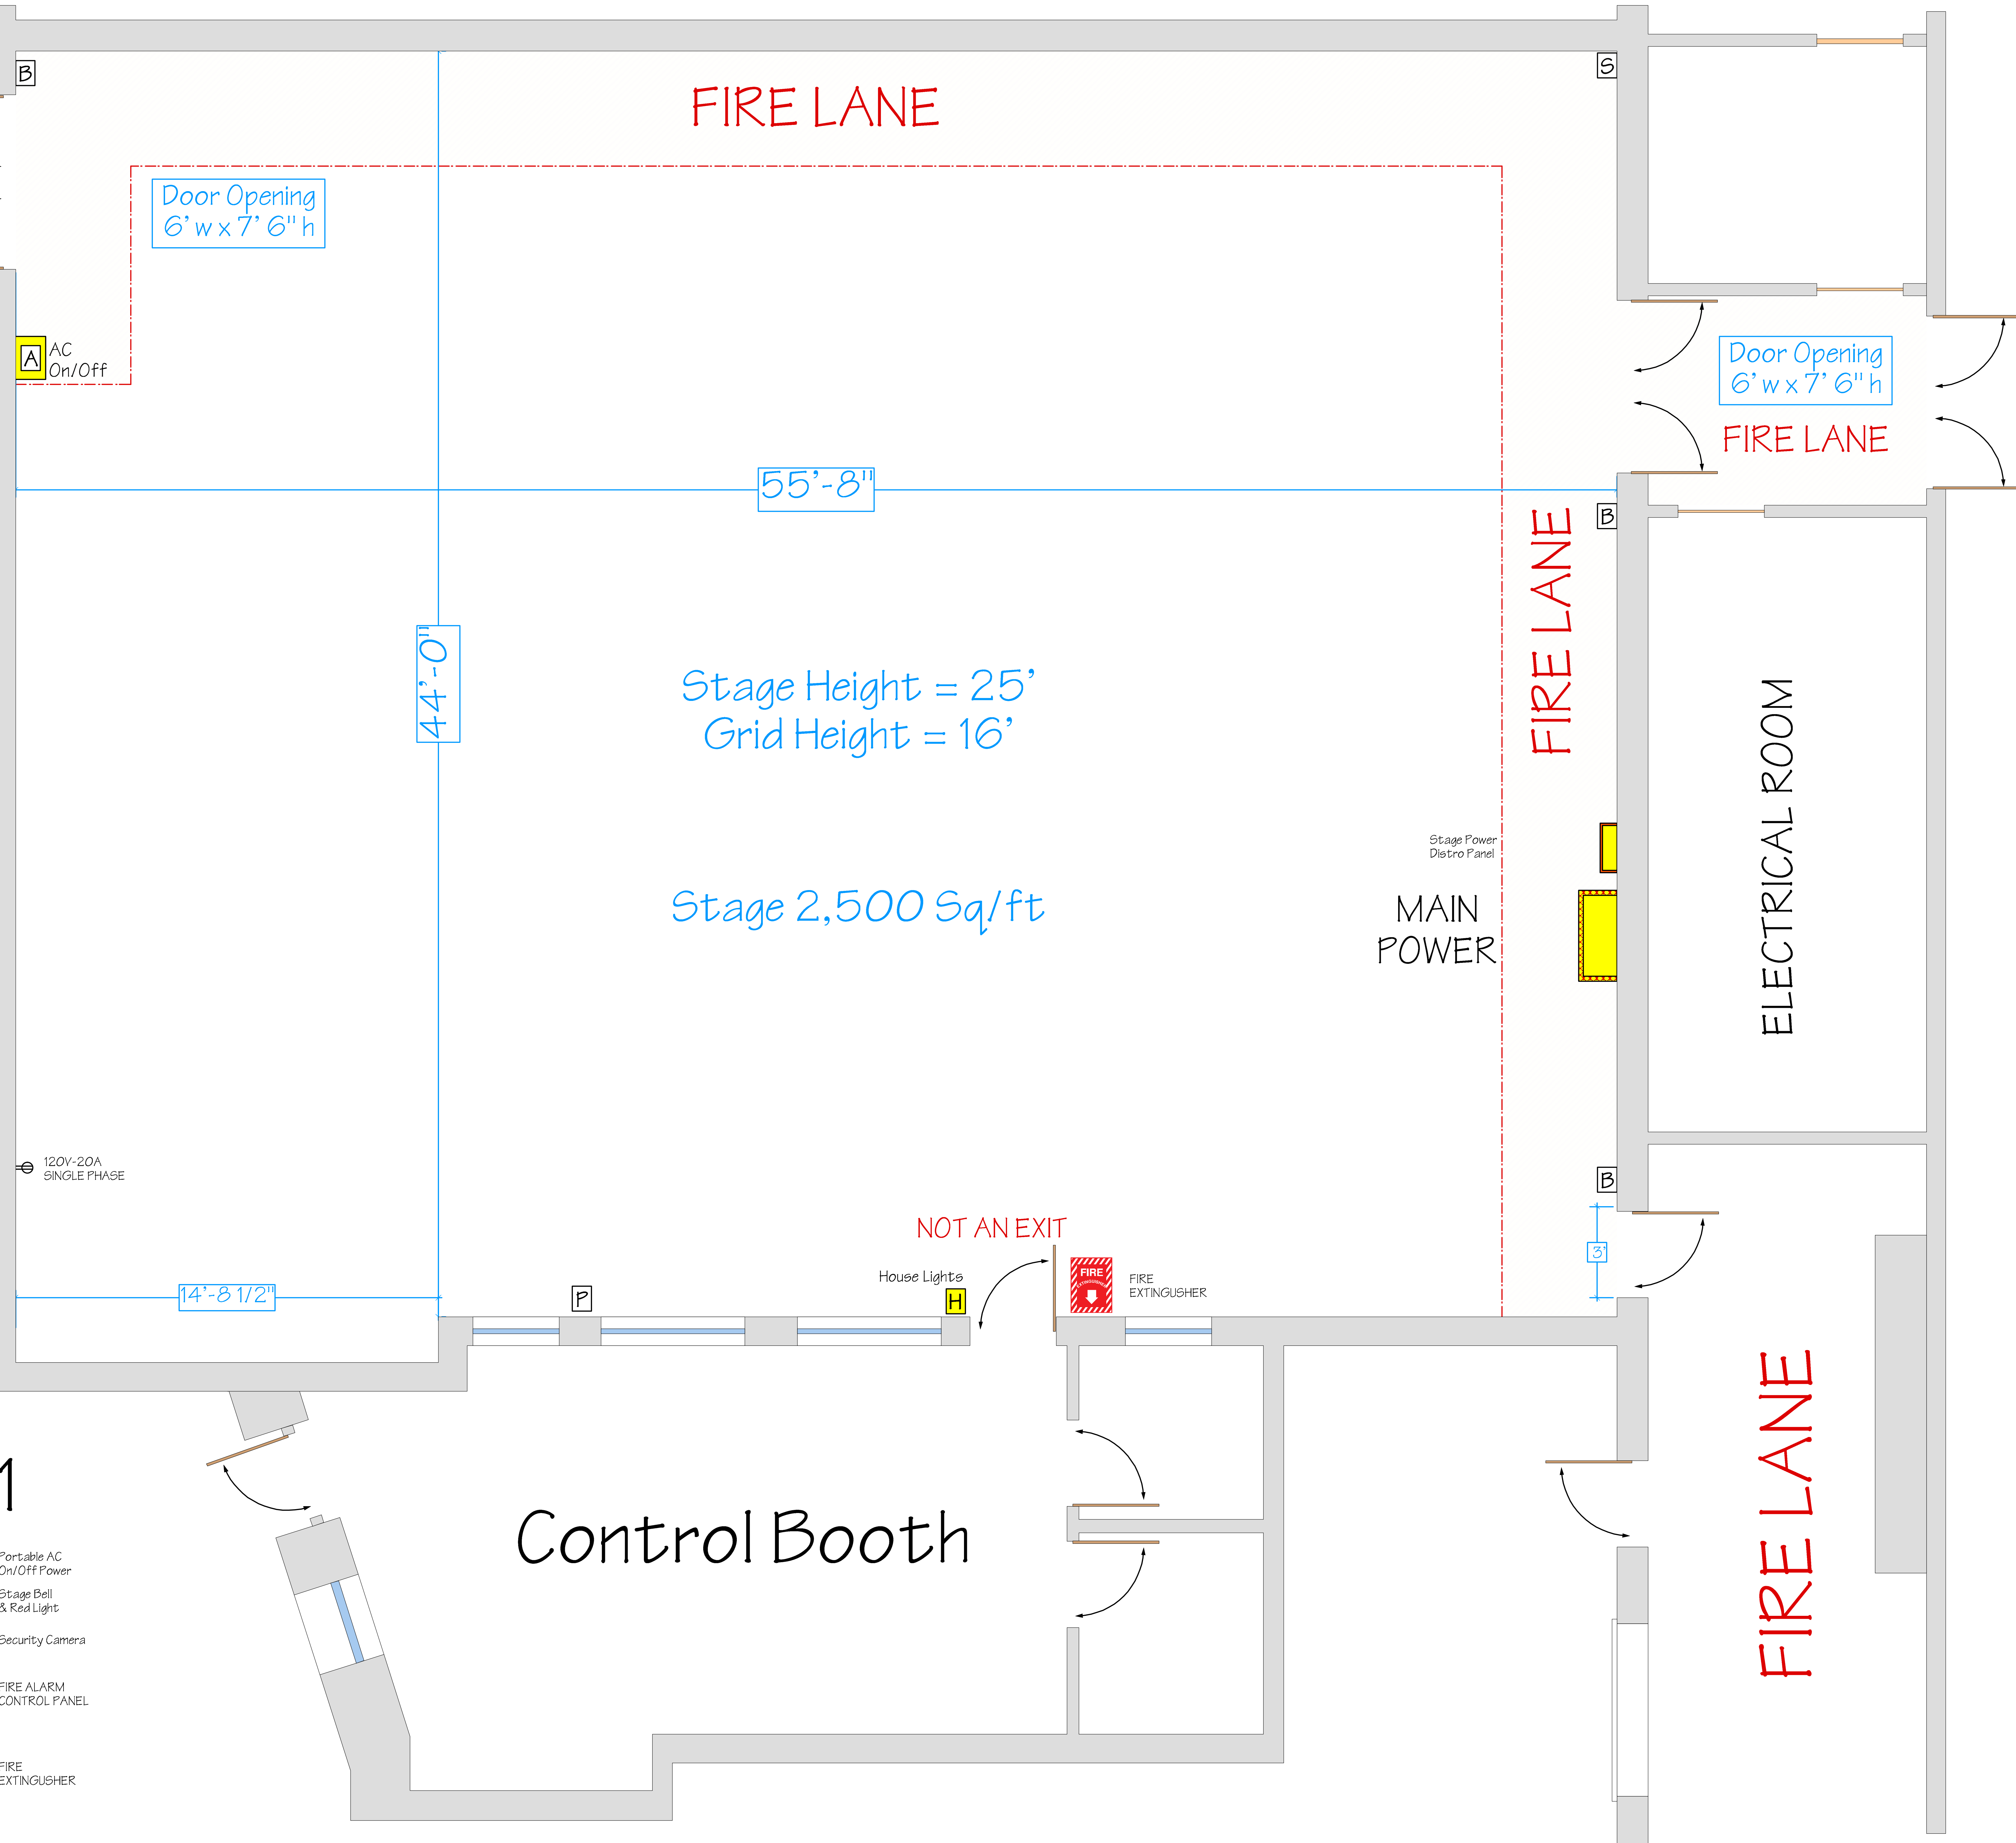

Hallway and to Offices

# STAGE 1

- Stage Telephone
- House Lights
- 120V-20A SINGLE PHASE
- Stage Power Distro Panel
- MAIN STAGE POWER 3600 amp Cam Lock or Breaker Panel (as noted)
- Portable AC On/Off Power
- Stage Bell & Red Light
- Security Camera
- FIRE ALARM CONTROL PANEL
- FIRE EXTINGUISHER

Production:	
Drawing Title:	Episode:
Set / Location:	
SHEET: <b>1 OF 1</b>	
Date:	Production Designer:
1425 W 14th St Tempe, AZ 85281	Art Director:
tel: (480) 565-7040	Set Designer:
info@SunStudiosAZ.com	Set Decorator:
Sheet Size: <b>E</b>	Const. Coordinator:
Scale: 1/2" = 1'	REV:
Stage layout, Art Department and Production Design services provided by: Kim Bailey / Production Designer (818) 370-1577 info@kimbailey.com	